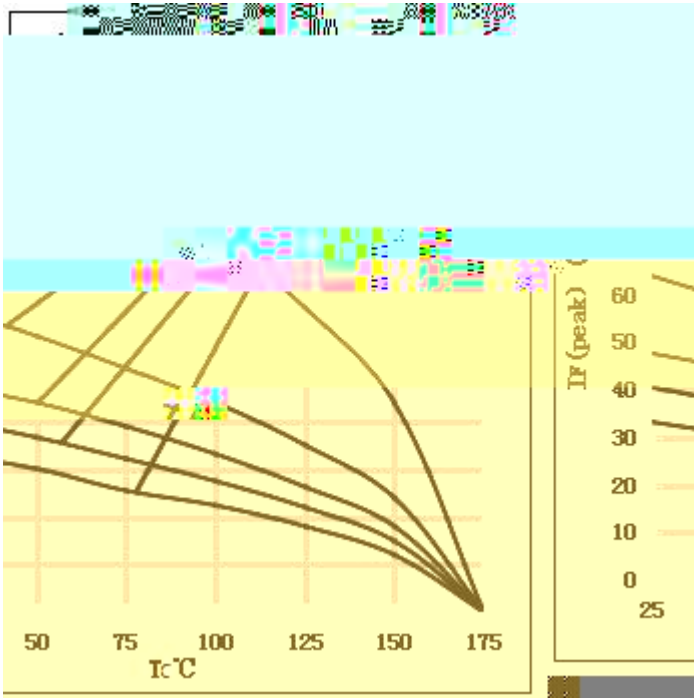

154		

- AEC-Q101
-
-
-
-
- PPAP
- RoHS Reach

- (SMPS) (PFC)
-

G4S12010PM	TO-247AC	G4S12010PM

3)

4)

:
ISO9001 2015

2015 9 23