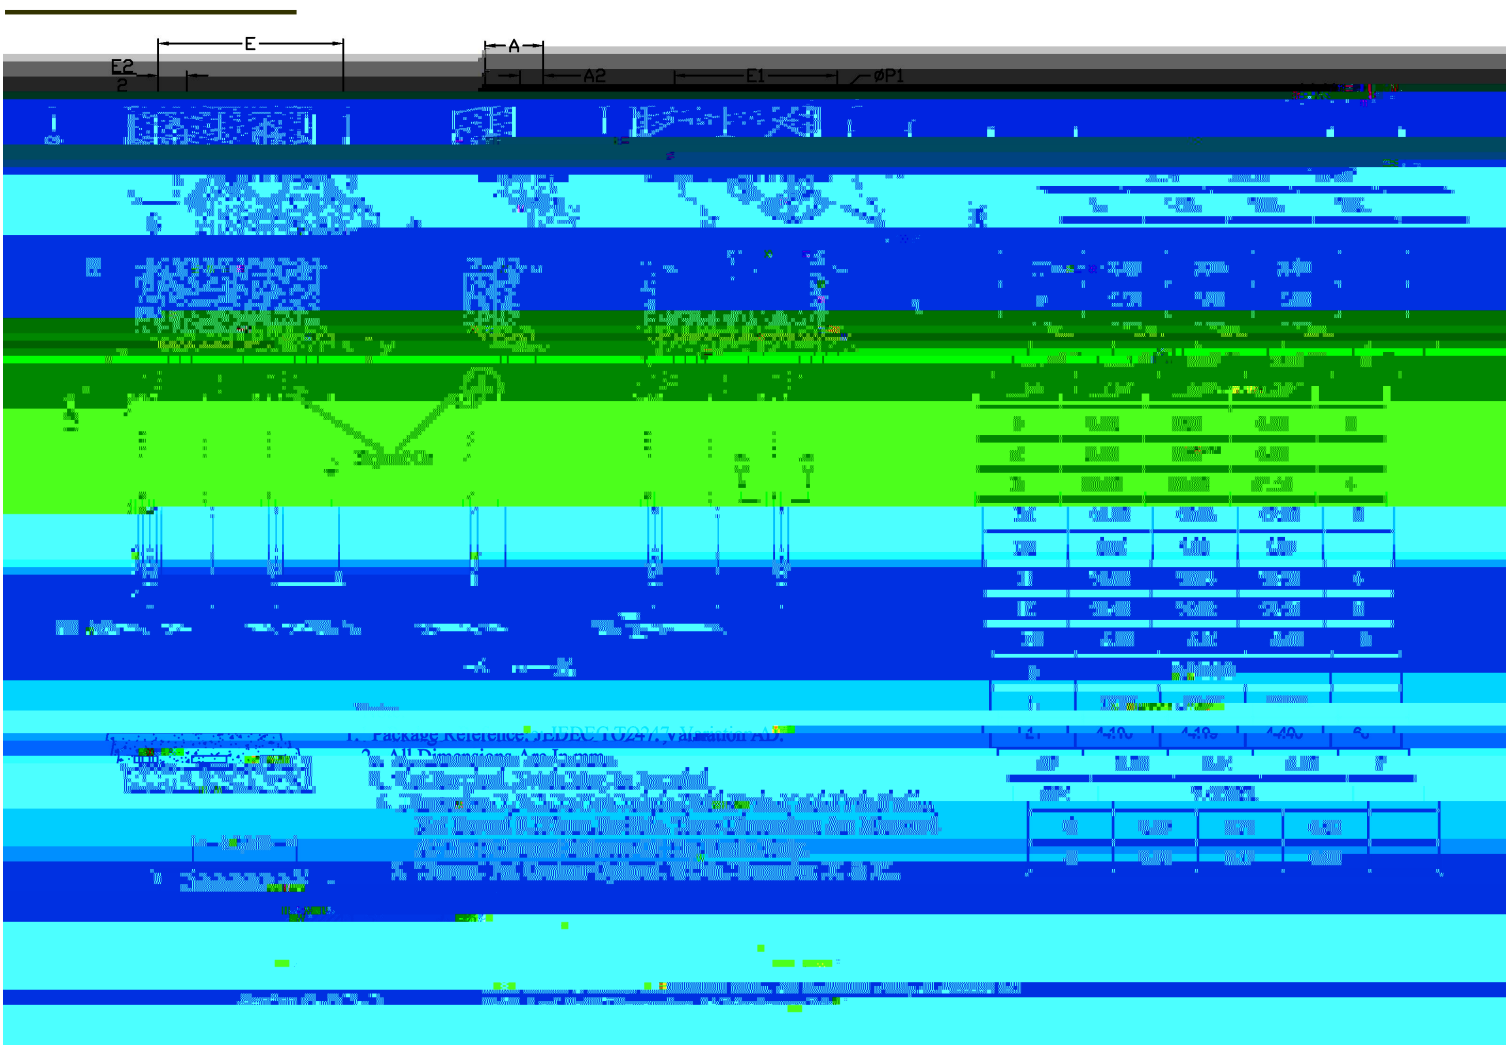

154		

- AEC-Q101
-
-
-
-
- PPAP
- RoHS Reach

- (SMPS) (PFC)
-

G4S12010PM	TO-247AC	G4S12010PM

3)

4)

:
ISO9001 2015

2015 9 23