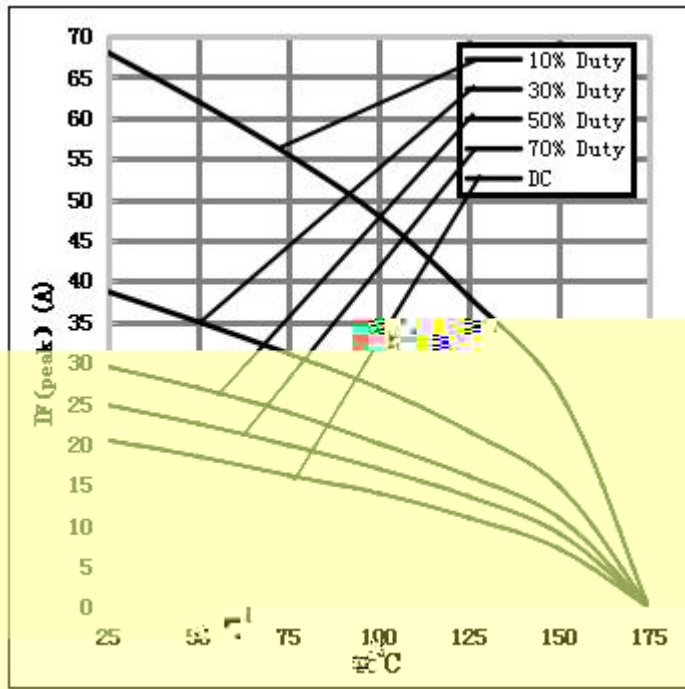

---

%±)

---

---

---

---

---

---

		= ∫		

单位: mm

SYMBOL	DIMENSIONS			NOTES
	MIN.	NOM.	MAX.	
A	4.24	4.44	4.64	

			12.83	5
F	9.96	10.16	10.36	4.5